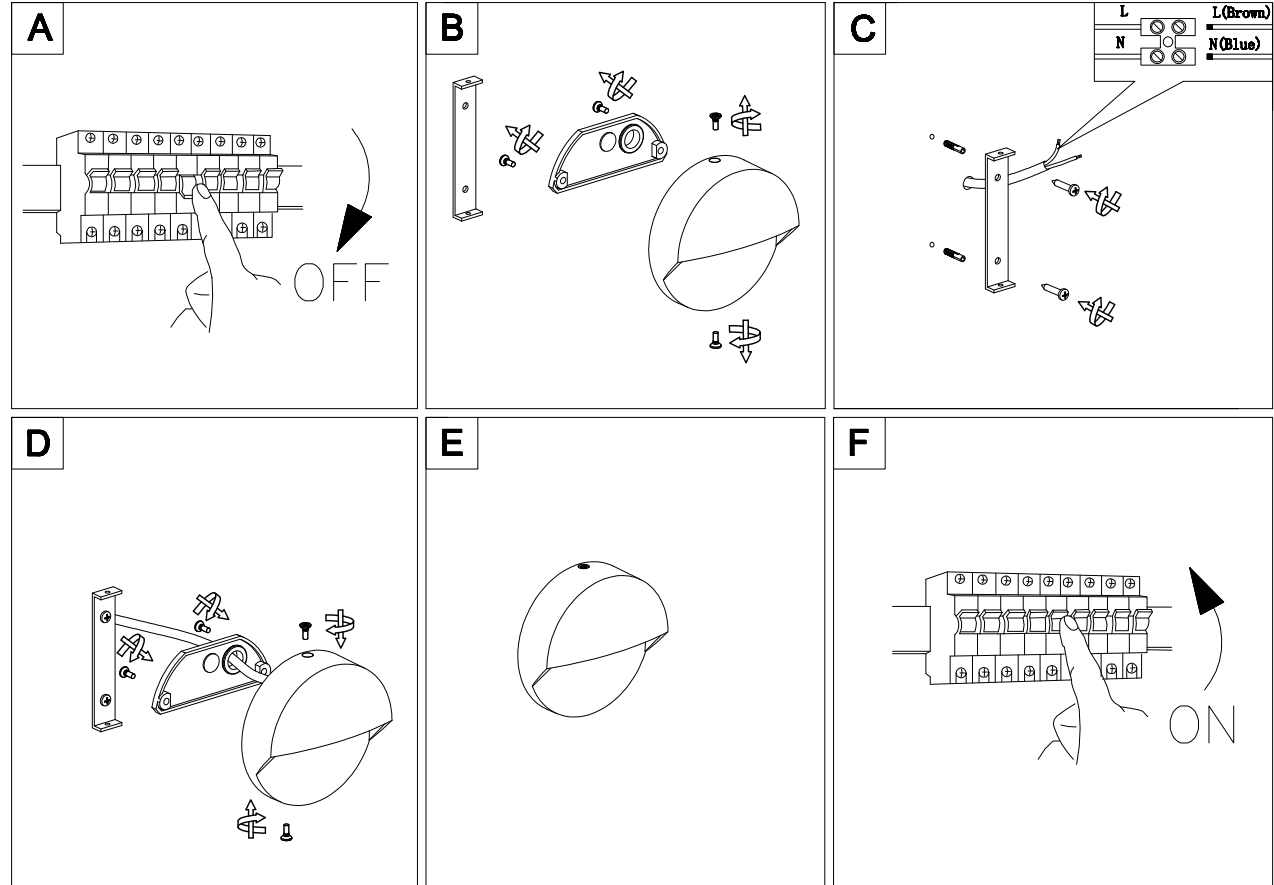

OUTDOOR LED STEP LIGHT

E294 

Please read instructions before commencing installation and retain for future reference.

SPECIFICATIONS

- **Material:** Aluminum - PC Diffuser
- **Lamp type:** LED , 2W , 2900K , 190Lm , CRI 80
- **Ingress Protection:** IP65. Protection against entry of solid objects greater than 12mm in diameter.

INSTALLATION INSTRUCTIONS

 Electrical products can cause death, injury, or damage to property. Maintenance and installation should only be carried out by a professional electrician.

 The light source contained in this luminaire shall only be replaced by the manufacturer or his service agent or a similar qualified person.

- Ensure main supply is switched off.

WARNING

- Make sure that the products is installed properly before connecting to electricity.
- Do not cover the fitting.

Connecting the Terminal Block

Connect main supply (**brown - Live, blue - Neutral**) into terminal block making sure all connections are tight.