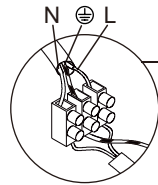

OUTDOOR LED STEP LIGHT

E294 

Please read instructions before commencing installation and retain for future reference.

SPECIFICATIONS

- **Material:** Aluminum - PC Diffuser
- **Lamp type:** LED , 2W , 2900K , 190Lm , CRI 80
- **Ingress Protection:** IP65. Protection against entry of solid objects greater than 12mm in diameter.

INSTALLATION INSTRUCTIONS

 Electrical products can cause death, injury, or damage to property. Maintenance and installation should only be carried out by a professional electrician.

 The light source contained in this luminaire shall only be replaced by the manufacturer or his service agent or a similar qualified person.

- Ensure main supply is switched off.

WARNING

- Make sure that the products is installed properly before connecting to electricity.
- Do not cover the fitting.

Connecting the Terminal Block

Connect main supply (**brown - Live, blue - Neutral**) into terminal block making sure all connections are tight.